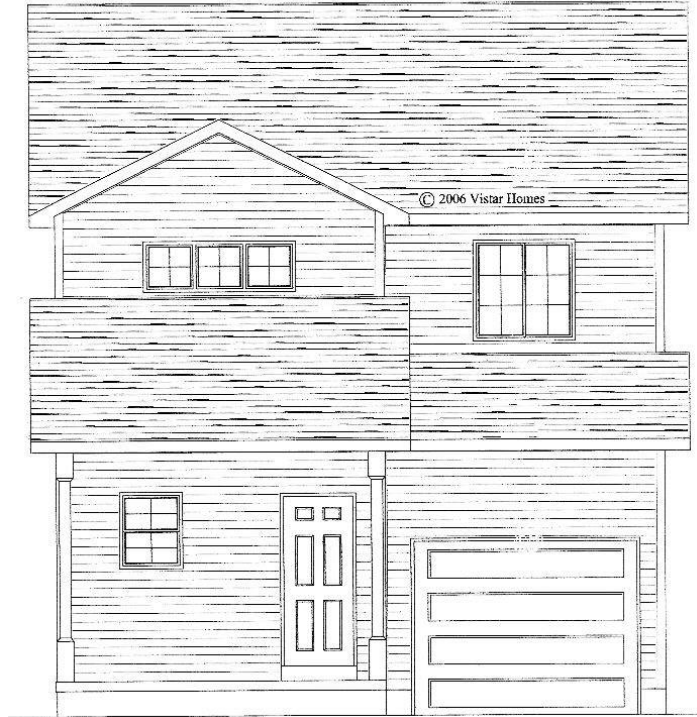

# State Avenue

2 Story—Finished living area 1430 sq. ft.